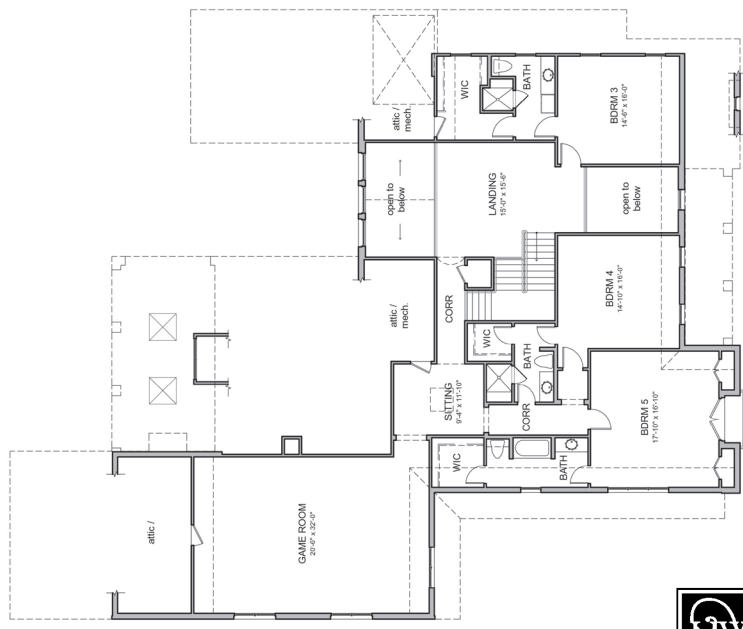

## H O M E S

6723 Northport, Dallas, TX - 6,796 Square Feet

### SECOND FLOOR

Mediterranean Architecture,  
 Master down,  
 Secondary Bedroom down,  
 Media Room down,  
 Outdoor Living Room Patio,  
 3 Bedrooms/Bath upstairs,  
 Play room.  
 100' x 180' lot.

1 <sup>st</sup> Floor Living Area	4,253 SF
2 <sup>nd</sup> Floor Living Area	2,543 SF
<b>Total Living Area</b>	<b>6,796 SF</b>