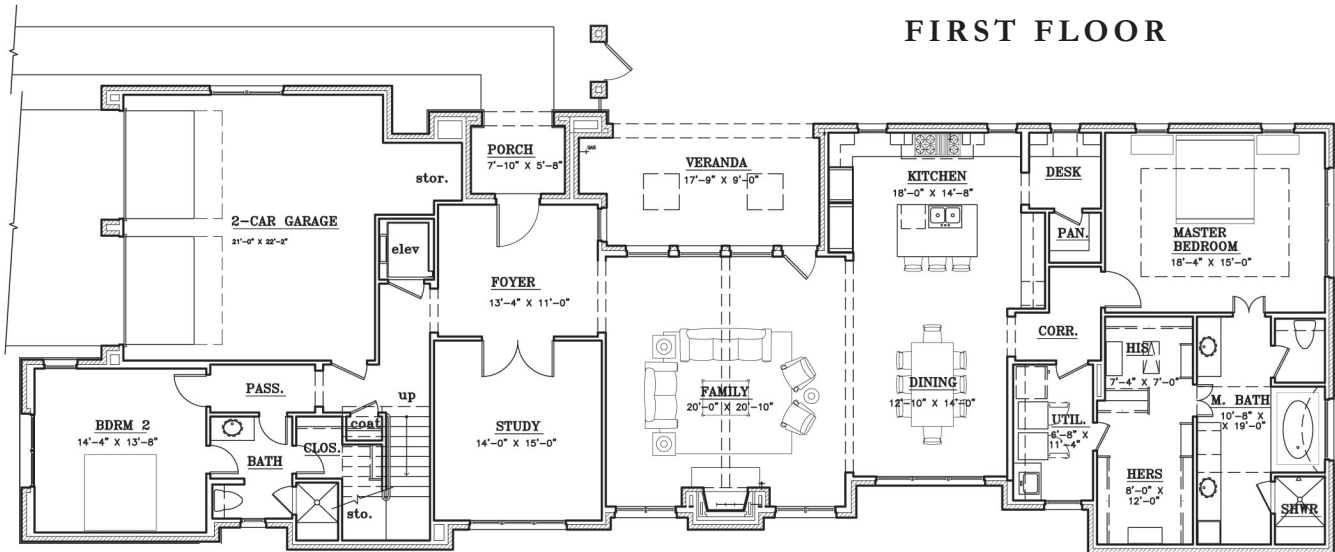

The Lawn

AT GLEN ABBEY

32 Fawn Wood Drive • Dallas, TX • 3,929 Square Feet

FIRST FLOOR

SECOND FLOOR

1 st Floor Living Area	2,835 SF
2 nd Floor Living Area	1,094 SF
Total Living Area	3,929 SF

HAWKINS-WELWOOD HOMES