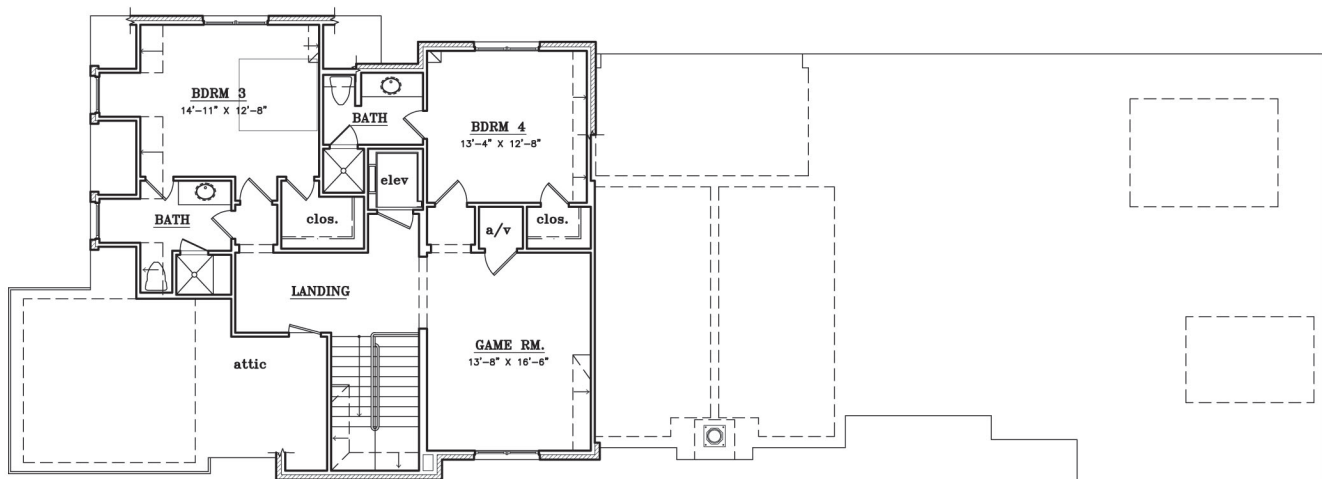

The Lawn

AT GLEN ABBEY

32 Fawn Wood Drive • Dallas, TX • 3,929 Square Feet

FIRST FLOOR

SECOND FLOOR

1 st Floor Living Area	2,835 SF
2 nd Floor Living Area	1,094 SF
Total Living Area	3,929 SF

HAWKINS-WELWOOD HOMES