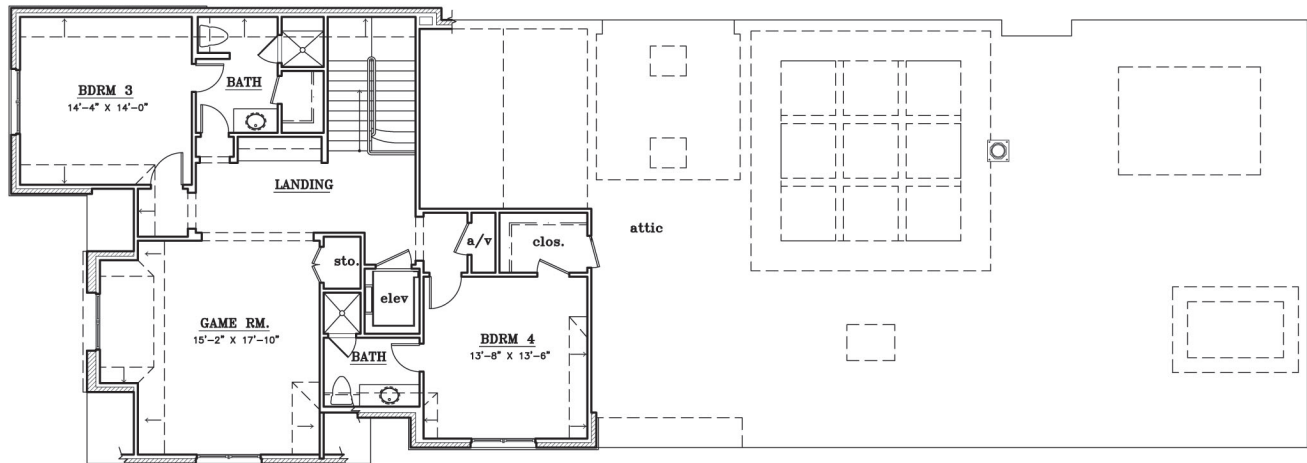

SECOND FLOOR

1st Floor Living Area	2,952 SF
2nd Floor Living Area	1,250 SF
Total Living Area	4,202 SF

HAWKINS-WELWOOD HOMES

HW Builders, LLC

John Hawkins

Tel: (214) 384-6627

www.hwhomes.com