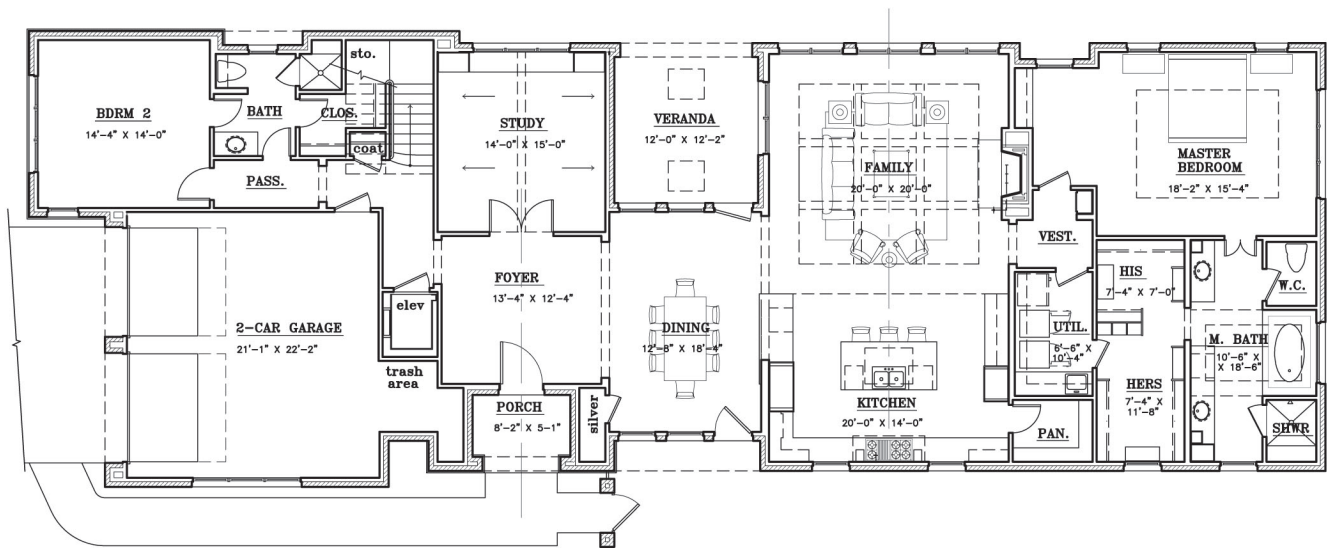

## AT GLEN ABBEY

11 Edge Hill Drive • Dallas, TX • 4,202 Square Feet

### FIRST FLOOR