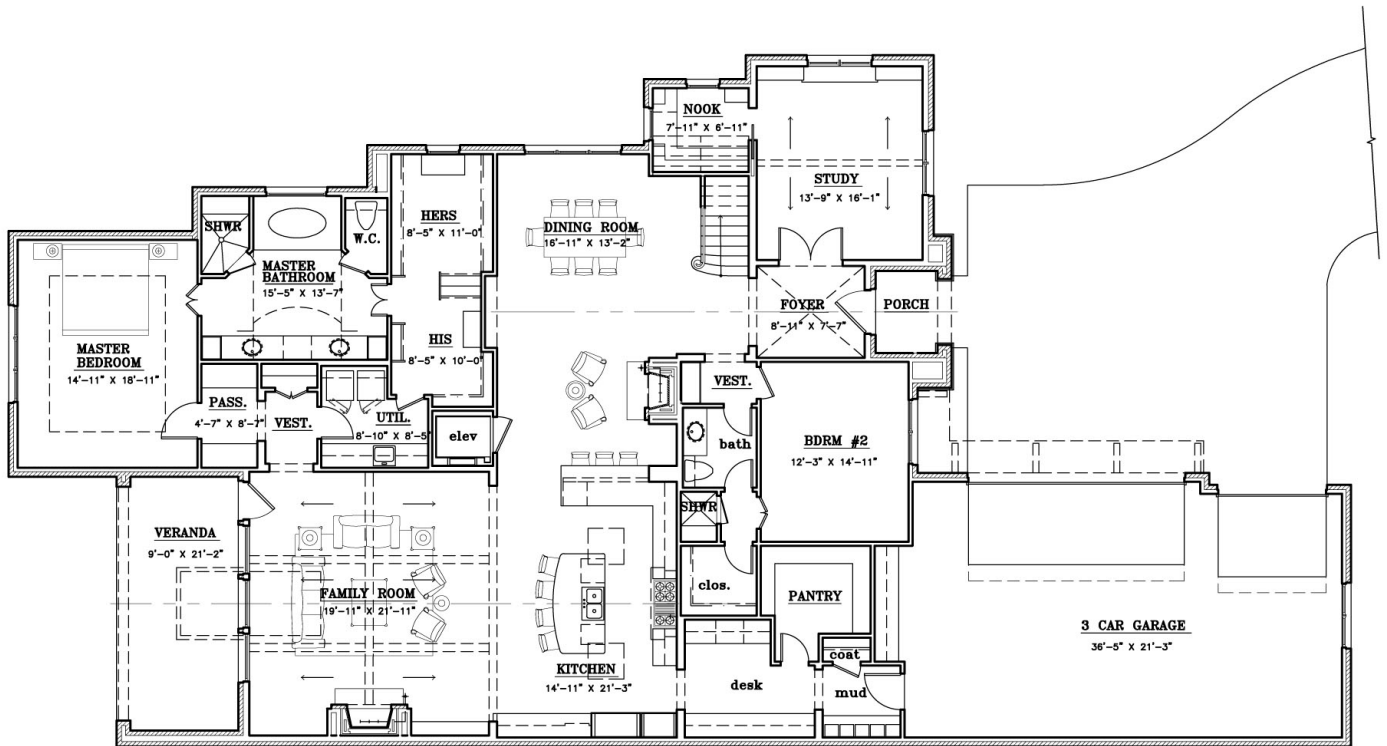

SECOND FLOOR

FIRST FLOOR

1st Floor Living Area	3,322 SF
2nd Floor Living Area	1,677 SF
Total Living Area	4,999 SF

24 DEVONSTONE PLACE