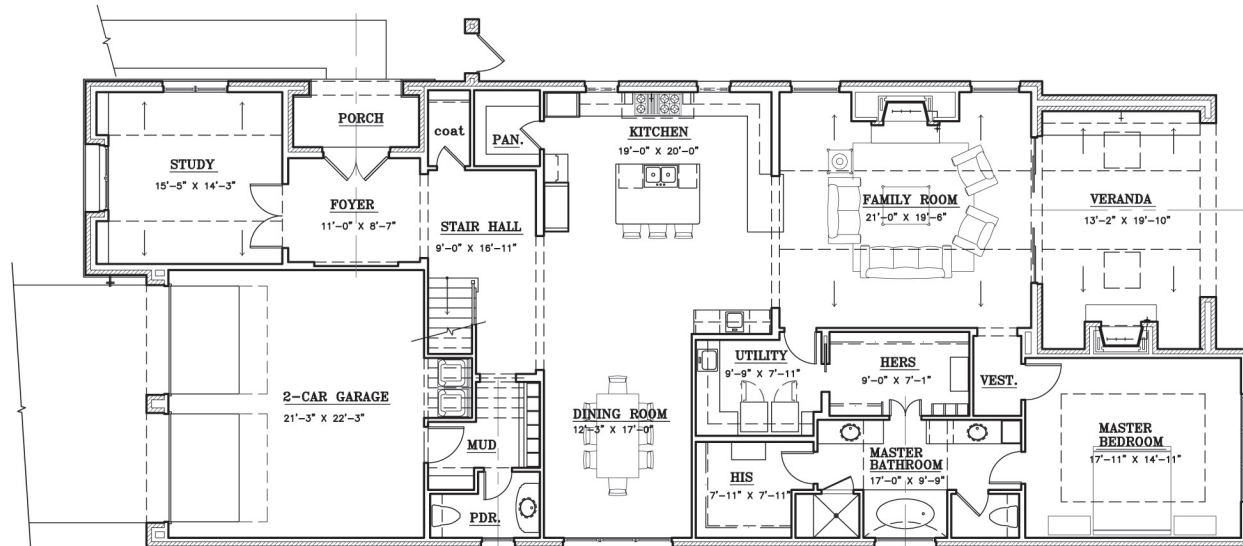

The Lawn

AT GLEN ABBEY

48 Fawn Wood Drive • Dallas, TX • 3,883 Square Feet

FRONT ELEVATION

HAWKINS-WELWOOD HOMES

HW Builders, LLC

Kelly Ongena
972-757-1870

David Campbell
972-965-9191

www.hwhomes.com

The Lawn

AT GLEN ABBEY

48 Fawn Wood Drive • Dallas, TX • 3,883 Square Feet

FIRST FLOOR

SECOND FLOOR

1 st Floor Living Area	2,684 SF
2 nd Floor Living Area	1,199 SF
Total Living Area	3,883 SF