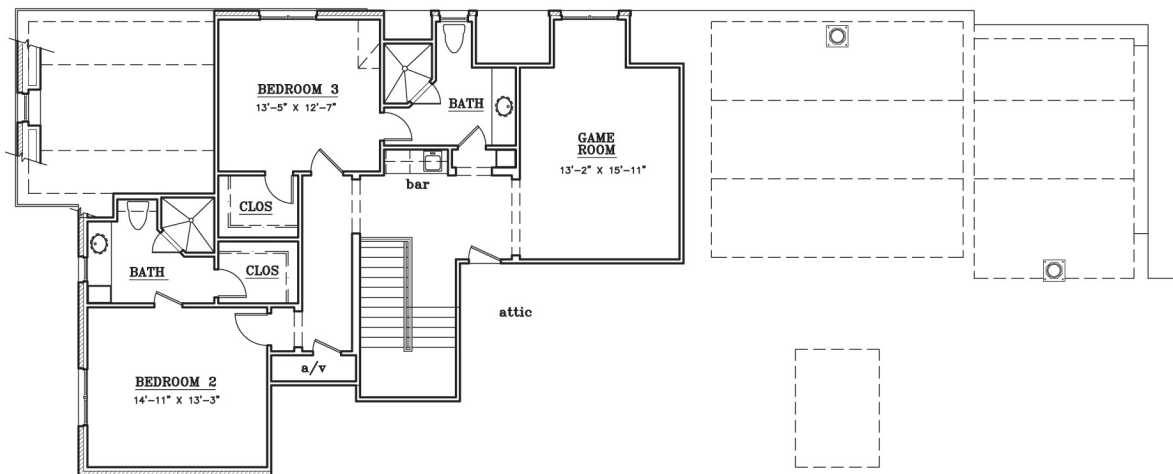

www.hwhomes.com

The Lawn

AT GLEN ABBEY

48 Fawn Wood Drive • Dallas, TX • 3,883 Square Feet

FIRST FLOOR

SECOND FLOOR

1 st Floor Living Area	2,684 SF
2 nd Floor Living Area	1,199 SF
Total Living Area	3,883 SF