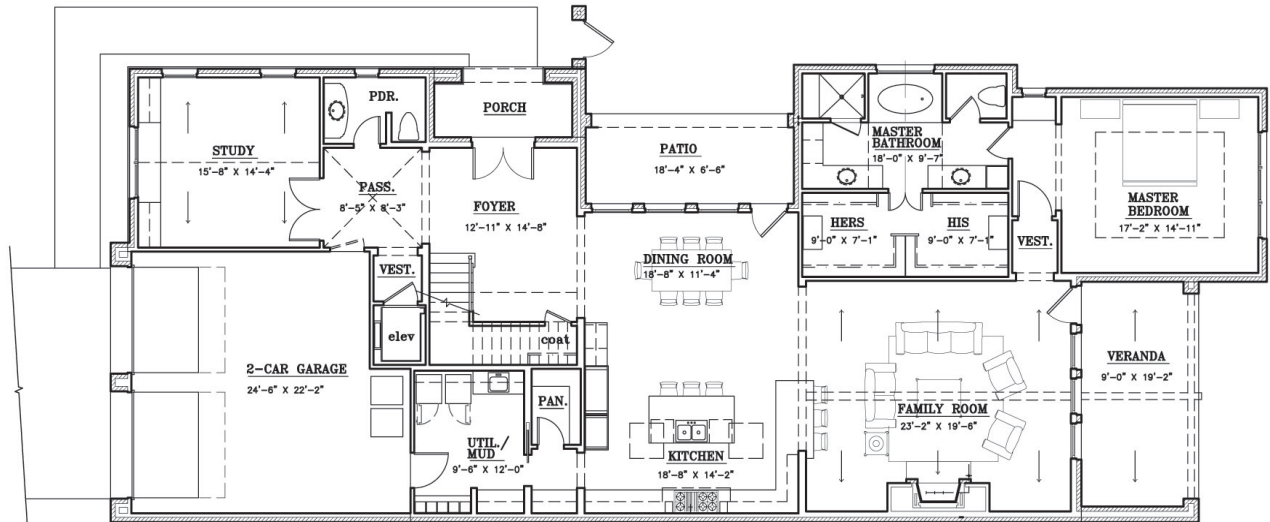

The Lawn

AT GLEN ABBEY

36 Fawn Wood Drive • Dallas, TX • 3,799 Square Feet

FRONT ELEVATION

HAWKINS-WELWOOD HOMES

HW Builders, LLC

Kelly Ongena
972-757-1870

David Campbell
972-965-9191

www.hwhomes.com

The Lawn

AT GLEN ABBEY

36 Fawn Wood Drive • Dallas, TX • 3,799 Square Feet

FIRST FLOOR

SECOND FLOOR

1 st Floor Living Area	2,691 SF
2 nd Floor Living Area	1,108 SF
Total Living Area	3,799 SF