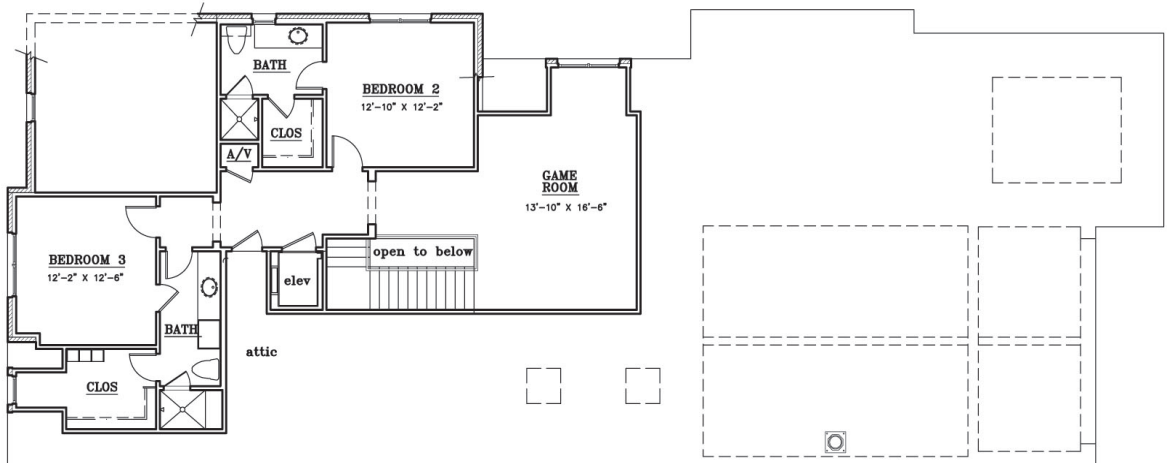

www.hwhomes.com

The Lawn

AT GLEN ABBEY

36 Fawn Wood Drive • Dallas, TX • 3,799 Square Feet

FIRST FLOOR

SECOND FLOOR

1 st Floor Living Area	2,691 SF
2 nd Floor Living Area	1,108 SF
Total Living Area	3,799 SF