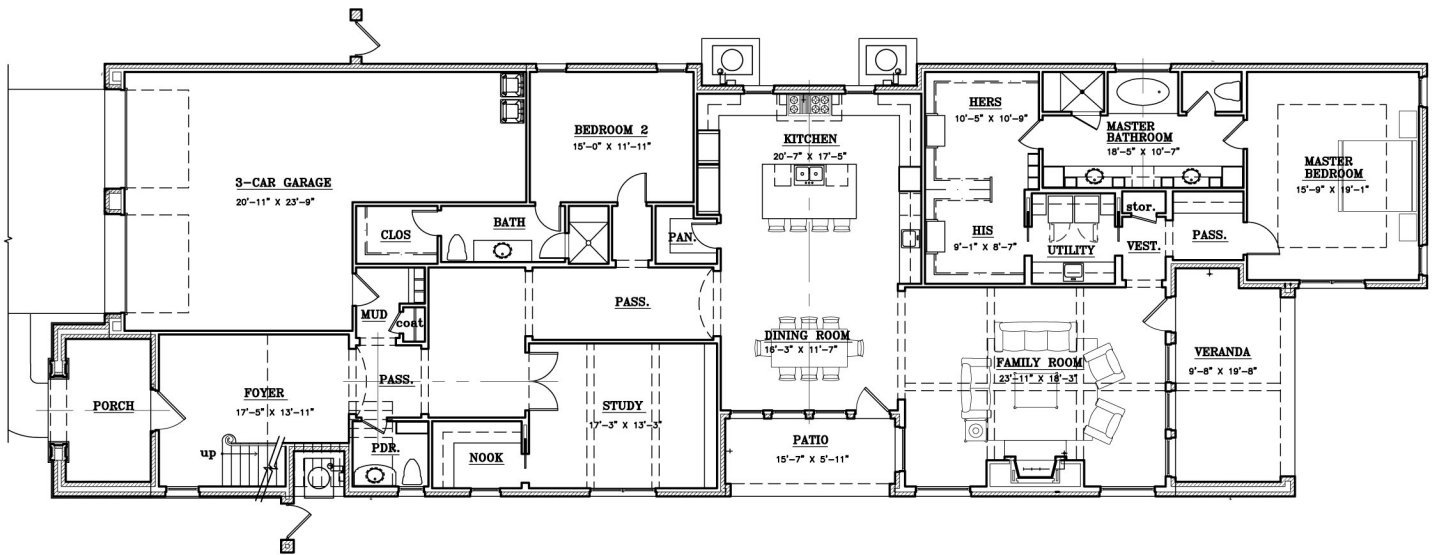

SECOND FLOOR

FIRST FLOOR

1st Floor Living Area	3,418 SF
2nd Floor Living Area	1,246 SF
Total Living Area	4,664 SF

34 ELK STONE DRIVE