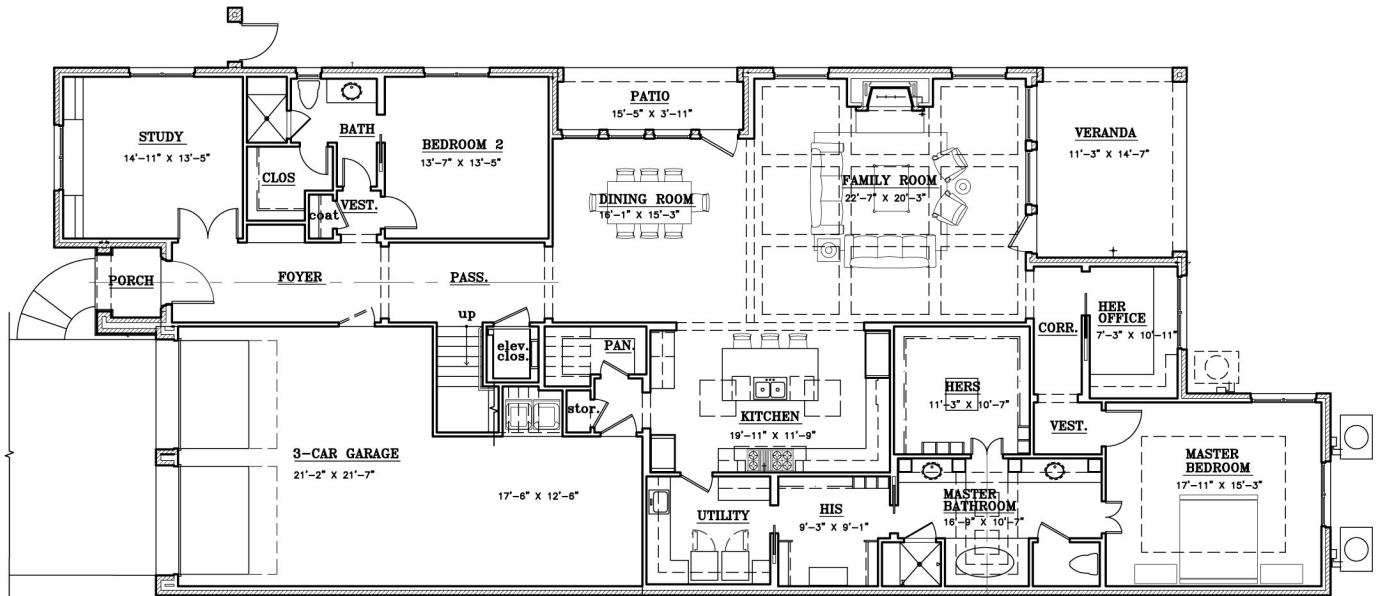

SECOND FLOOR

FIRST FLOOR

1st Floor Living Area	3,083 SF
2nd Floor Living Area	1,187 SF
Total Living Area	4,270 SF

52 DEVONSTONE PLACE