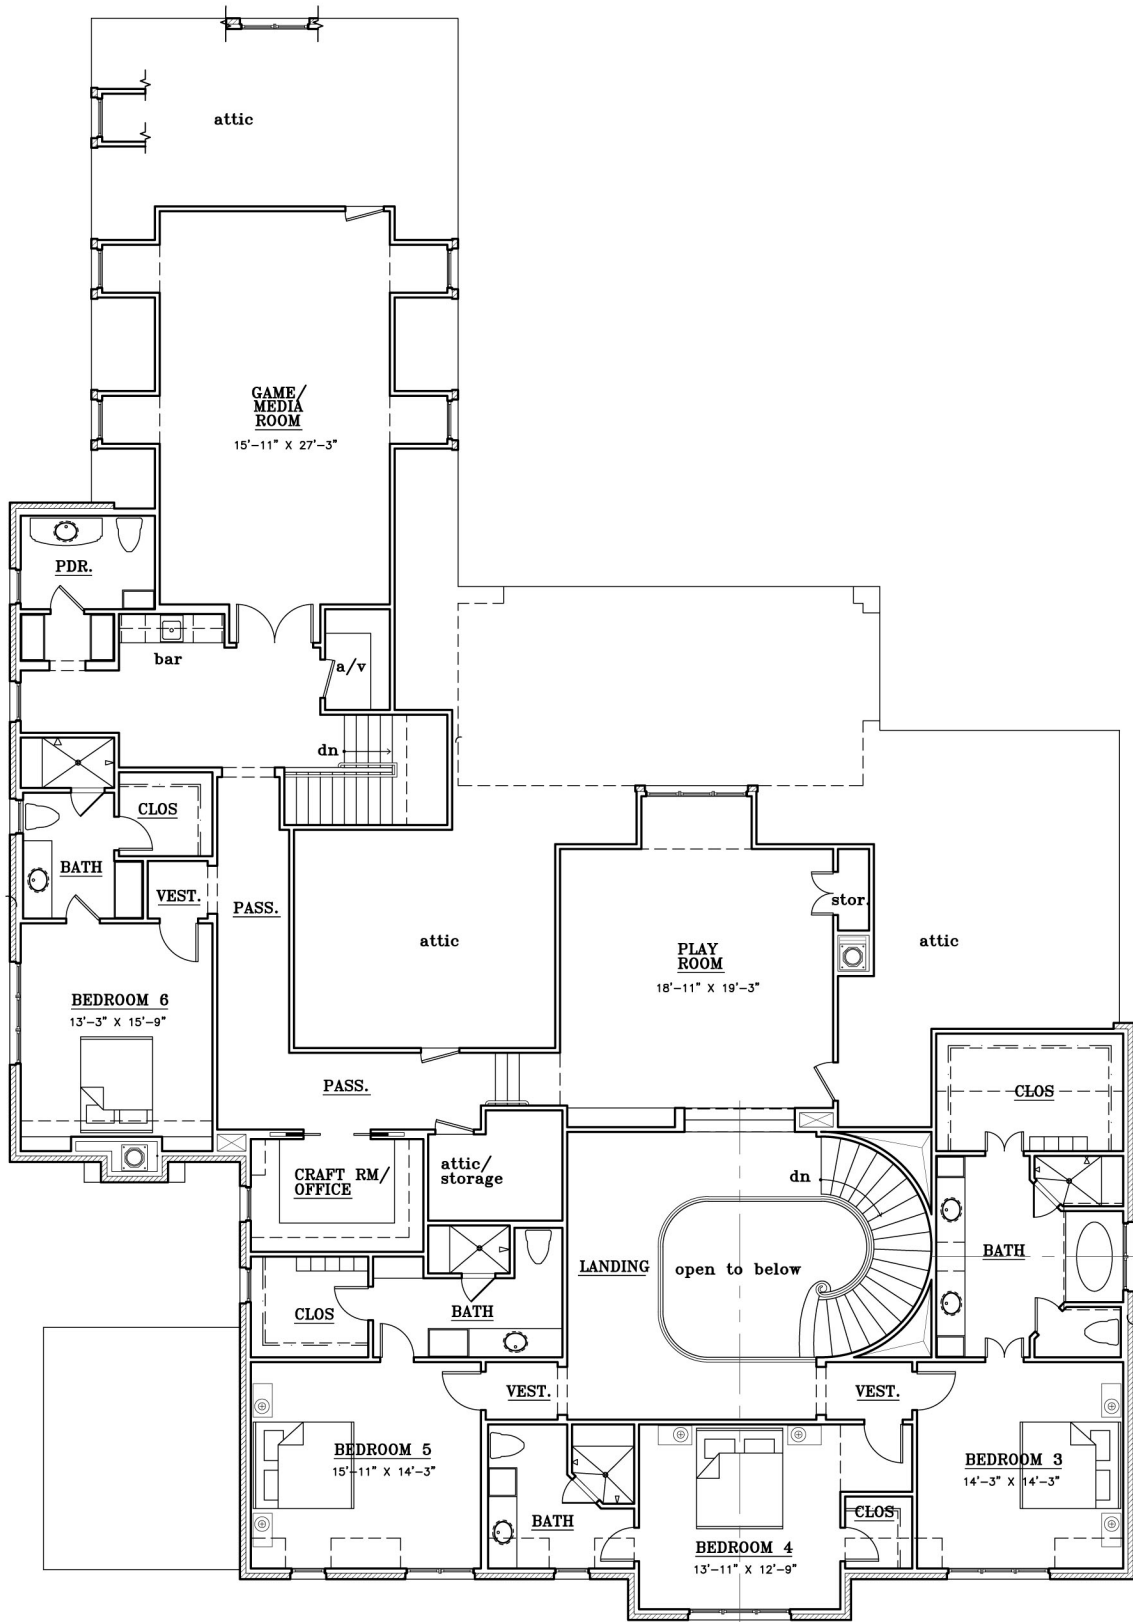

1st Floor Living Area	4,652
2nd Floor Living Area	3,735
Total Living Area	8,387

FIRST FLOOR

6474 TULIP LANE

1st Floor Living Area	4,652
2nd Floor Living Area	3,735
Total Living Area	8,387

SECOND FLOOR

6474 TULIP LANE