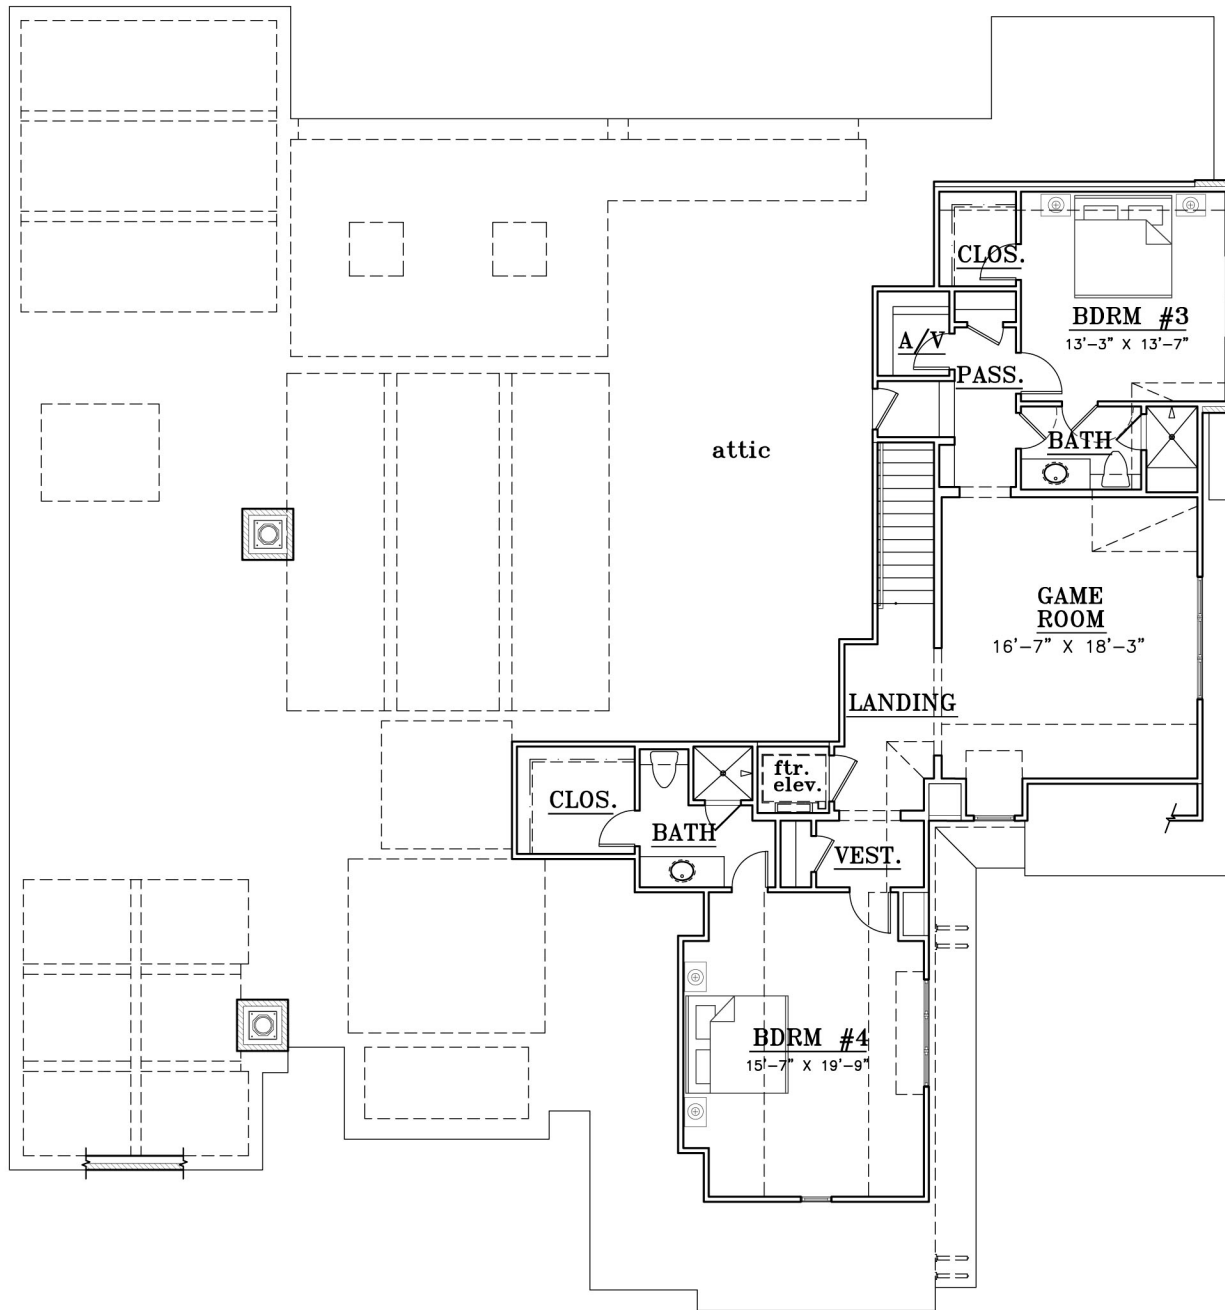

1st Floor Living Area	3,872
2nd Floor Living Area	1,361
<b>Total Living Area</b>	<b>5,233</b>

**FIRST FLOOR**

LOT 13 BLK. 1 THE METAIRIE

1st Floor Living Area	3,872
2nd Floor Living Area	1,361
<b>Total Living Area</b>	<b>5,233</b>

**SECOND FLOOR**