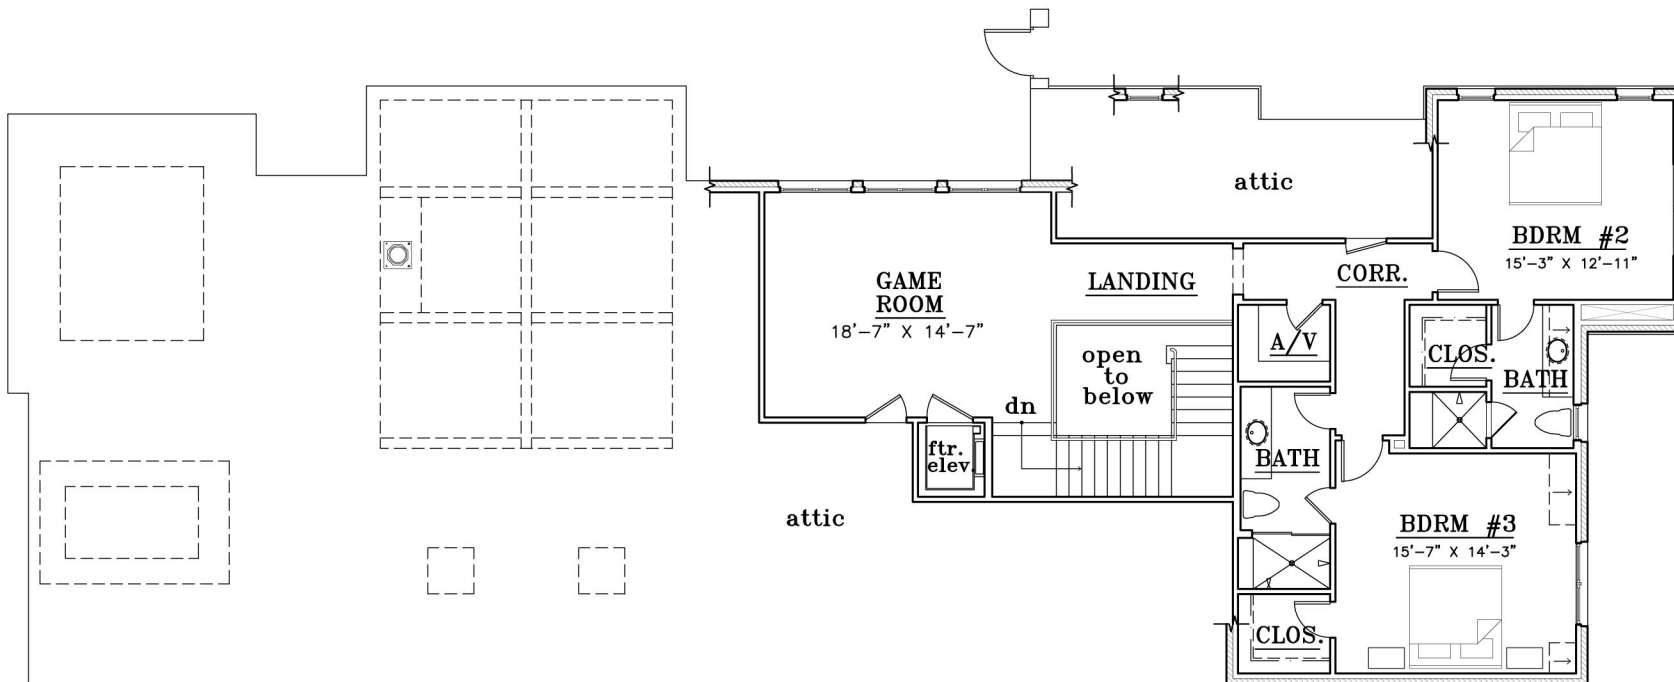

1st Floor Living Area	2,760
2nd Floor Living Area	1,231
<hr/> Total Living Area	<hr/> 3,991

FIRST FLOOR
45 FAWN WOOD DRIVE

1st Floor Living Area	2,760
2nd Floor Living Area	1,231
<hr/> Total Living Area	<hr/> 3,991

SECOND FLOOR
45 FAWN WOOD DRIVE