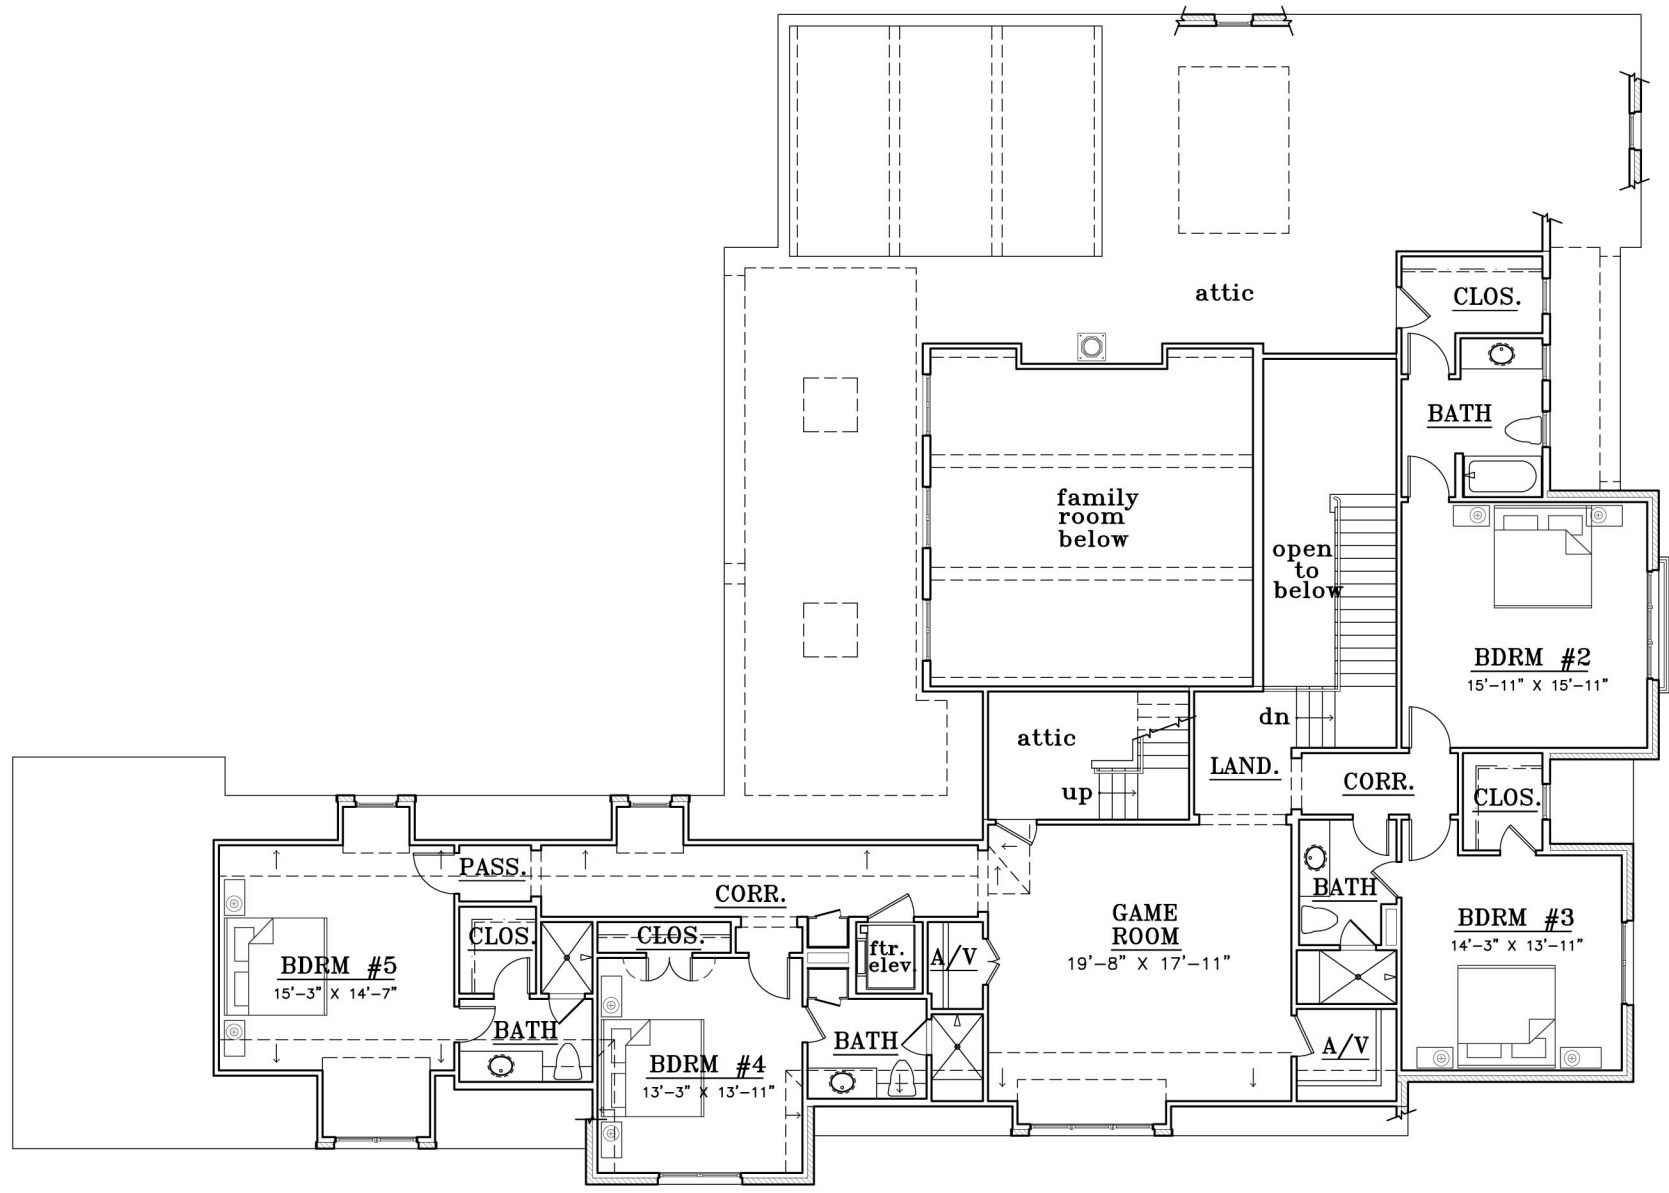

1st Floor Living Area	3,902
2nd Floor Living Area	2,331
<b>Total Living Area</b>	<b>6,233</b>

**FIRST FLOOR**  
**6474 ORCHID LANE**

1st Floor Living Area	3,902
2nd Floor Living Area	2,331
<b>Total Living Area</b>	<b>6,233</b>

**SECOND FLOOR**  
**6474 ORCHID LANE**