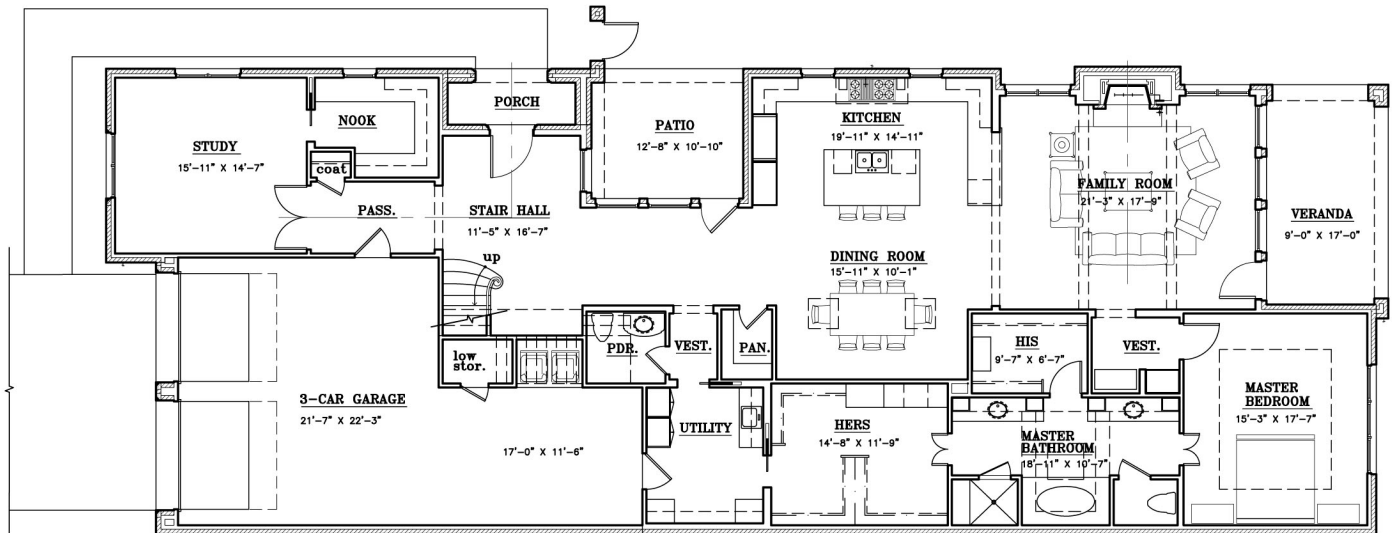

SECOND FLOOR

FIRST FLOOR

1st Floor Living Area	2,880 SF
2nd Floor Living Area	1,219 SF
Total Living Area	4,099 SF

64 FAWN WOOD DRIVE